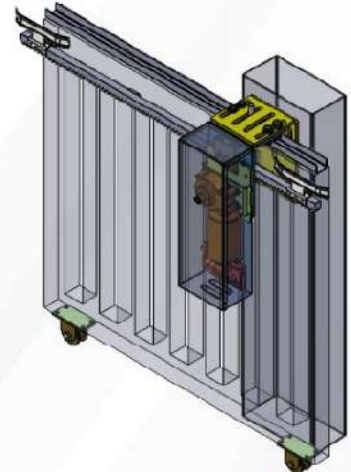

**GRANT
CONTROLS**

TOP MOUNTING SLIDING GATE OPERATOR

UNIQ

Model No: AZSL97

Weight Capacity: 800kg

Features:

Top
Mounting

Energy
Efficient

Soft Start &
Soft Stop

Auto
Learning