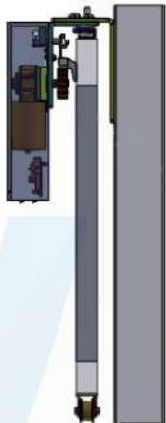

**GRANT
CONTROLS**

TOP MOUNTING SLIDING GATE OPERATOR

UNIQ

Model No: AZSL97

Weight Capacity: 800kg

Features:

Top
Mounting

Energy
Efficient

Soft Start &
Soft Stop

Auto
Learning