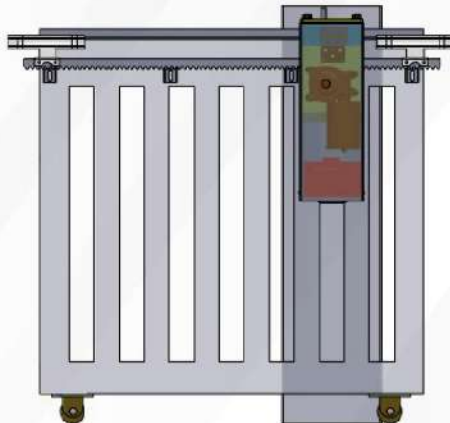

**GRANT
CONTROLS**

TOP MOUNTING SLIDING GATE OPERATOR

UNIQ

Model No: AZSL97

Weight Capacity: 800kg

Features:

Top
Mounting

Energy
Efficient

Soft Start &
Soft Stop

Auto
Learning